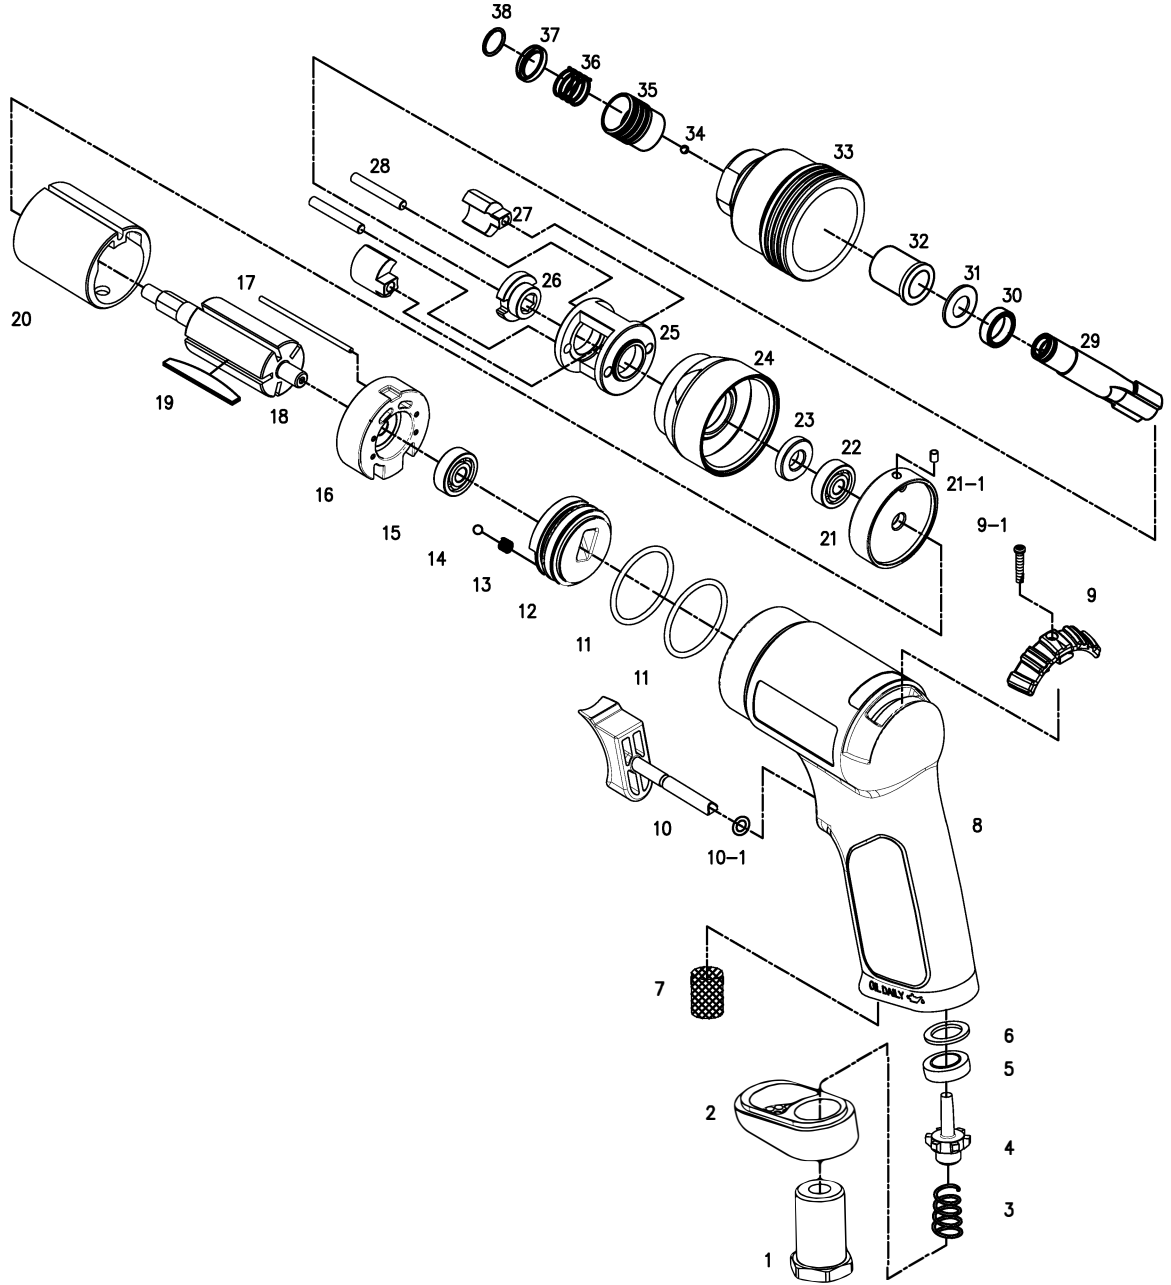

OS-6338IS **GAV** HAVALI TORNAVİDA

| FIG NO. | PART NO. | DESCRIPTION | PCS | FIG NO. | PART NO. | DESCRIPTION | PCS |
|---------|----------|---------------------|-----|---------|----------|------------------------|-----|
| 1 | 389501 | Inlet Bushing | 1 | 21 | 633818IP | Front Plate | 1 |
| 2 | 633802 | Deflector | 1 | 21-1 | 633842 | Spring Pin (2.5X4) | 1 |
| 3 | 389503 | Valve Spring | 1 | 22 | BB608ZZ | Ball Bearing | 1 |
| 4 | 328804V | Valve | 1 | 23 | 556015 | Motor Spacer | 1 |
| 5 | 328835 | Valve Seat | 1 | 24 | 633844 | Impact Adaptor Ring-M2 | 1 |
| 6 | 328825S | Spacer | 1 | 25 | 556013 | Hammer Cage | 1 |
| 7 | 389507 | Silencer | 1 | 26 | 556014 | CAM | 1 |
| 8 | 633808 | Composite Housing | 1 | 27 | 633846IP | Hammer | 1 |
| 9 | 633809 | Reverse Valve Lever | 1 | 28 | 556011 | Hammer Pin | 2 |
| 9-1 | 633809-1 | Screw | 1 | 29 | 633822IS | Anvil | 1 |
| 10 | 633810 | Trigger | 1 | 30 | 556004 | Bushing | 1 |
| 10-1 | 638013 | O-Ring | 1 | 31 | 556003 | Spacer | 1 |
| 11 | 633811 | O-Ring | 2 | 32 | 556002 | Hammer Case Bushing | 1 |
| 12 | 633812 | Valve Body | 1 | 33 | 633845 | Hammer Case | 1 |
| 13 | 633847 | Spring | 1 | 34 | STB3175 | Steel Ball | 1 |
| 14 | SB0003-1 | Detent Ball | 1 | 35 | 556009 | Retaining Sleeve | 1 |
| 15 | B626ZZ | Ball Bearing | 2 | 36 | S1112 | Spring | 1 |
| 16 | 633813 | Rear Plate | 1 | 37 | 556007 | QC.Spacer | 1 |
| 17 | 633817-1 | Guide Pin | 1 | 38 | 589033 | Spring Holder | 1 |
| 18 | 633815IS | Rotor | 1 | | | | |
| 19 | 633816 | Rotor Blade | 6 | | | | |
| 20 | 633817 | Cylinder | 1 | | | | |